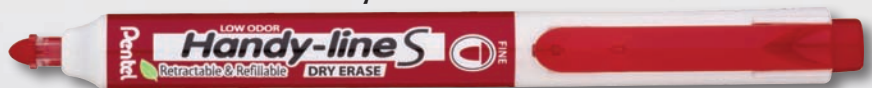

Uses Pentel E10 eraser refill & Super Hi-Polymer refill lead List Price: \$2.99

50, 50-9, C25/7/9, C505 Super Hi-Polymer® Lead - HB

- The world's #1 selling lead refills
- Never needs sharpening and equivalent to #2 wooden pencils
- Writes smooth dark lines and proprietary lead formula resists breaking
- 50, 50-9, C505 HB – 12 leads per tube & C25, C27, C29 HB – 30 leads per tube

50, 50-9, C505 HB List Price: \$1.10
C25/7/9 - HB List Price: \$2.20

MWX5S Handy-line S™ Retractable & Refillable Dry Erase Marker

- Super compact, low odor, bullet tip retractable white board marker
- Advanced seal technology prevents ink from drying out
- Pocket-safe clip self-retracts when clipped on
- Ink colors: ●black ●red ●blue