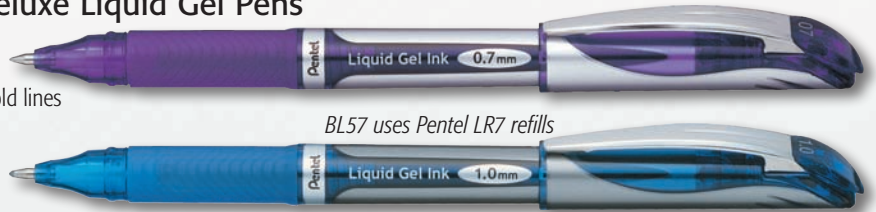

Spirit of Wonder
Pentel

SAME LOW PRICE, SAME PENTEL VALUE!

GOING GREEN WITH PENTEL RECYCOLOGY PRODUCTS OFFER HIGH QUALITY AT LOW PRICES

BLN15/BL17 EnerGel® Liquid Gel Pens

- Super-smooth blend of liquid and gel inks
- 0.5mm needle tip writes fine lines; 0.7mm metal tip writes medium lines
- Quick-drying ink is ideal for left-handed writers
- Ink colors: ●black ●red ●blue ●violet

List Price: \$2.40

BLN25/BL27 EnerGel® NV Liquid Gel Pens

- Sleek and stylish barrel design for the ultimate writing experience
- Super-smooth blend of liquid and gel inks
- 0.5mm needle tip writes fine lines; 0.7mm metal tip writes medium lines
- 0.5mm ink colors: ●black ●red ●blue
- 0.7mm ink colors: ●black ●red ●blue ●green ●violet

List Price: \$2.75

BL57/BL60 EnerGel® Deluxe Liquid Gel Pens

- Super-smooth blend of liquid and gel inks
- 0.7mm metal tip writes medium lines; 1.0mm metal tip writes bold lines
- Quick-drying ink is great for left-handed writers
- Ink colors: ●black, ●red, ●blue, ●violet