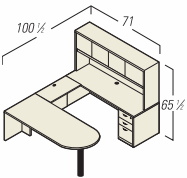

Superior Laminate
Desking *to go*

OTG EXECUTIVE LAYOUT A

- | | | | |
|---|----------|---|----------|
| 1 | SL7124CS | 1 | SL4224FB |
| 1 | SL22BBF | 1 | SL7136DI |
| 1 | SL71HD | | |

Executive Desking

Choose from Bow Front or Rectangular Desks, Credenza Shells, Bow Front Extended Corners, Credenza Extended Corners, Returns, Bridges, "D" Islands, Pedestals, and Overhead Hutches. Shown above in American Mahogany AML.

Executive Layout shown is made of the following components:

SL7136DI
"D" Island with
T-Base

SL4224FB
42" Flush Bridge

SL7124CS
71" Credenza Shell

SL22BBF
22" D Box/Box/File
Pedestal with lock

SL71HD
71" Overhead Hutch
with Doors

OTG BOARDROOM LAYOUT C

- | | | | |
|---|----------|---|----------|
| 1 | SL3622LF | 2 | SL71BC |
| 1 | SL3622SC | 1 | SL9544RS |
| 1 | SL4848VB | | |

Boardrooms and Meeting Areas

Choose from 71", 95" or 120" Racetrack Tables. Complete the look with Lateral Files, Storage Cabinets and Bookcases along with a Presentation Board with black tackable fabric on both doors. Shown above in American Cherry ACL.

Boardroom Layout shown is made of the following components (not including seating):

				
SL9544RS 95" Racetrack Conference Table	SL3622LF 2 Drawer Lateral File with lock	SL3622SC Storage Cabinet with lock	SL71BC 71" 4 Shelf Bookcase	SL4848VB Presentation Board