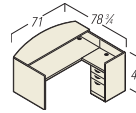

OTG RECEPTION LAYOUT D

- 1 SL4224RR
- 1 SL7130RDS
- 1 SL22BBF

Reception Layout shown is made of the following components: