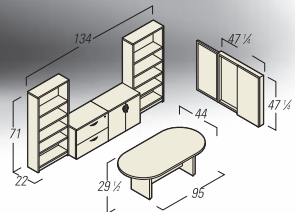

Superior Laminate
Desking *to go*

OTG EXECUTIVE LAYOUT A

- | | | | |
|---|----------|---|----------|
| 1 | SL7124CS | 1 | SL4224FB |
| 1 | SL22BBF | 1 | SL7136DI |
| 1 | SL71HD | | |

Executive Desking

Choose from Bow Front or Rectangular Desks, Credenza Shells, Bow Front Extended Corners, Credenza Extended Corners, Returns, Bridges, "D" Islands, Pedestals, and Overhead Hutches. Shown above in American Mahogany AML.

Executive Layout shown is made of the following components:

SL7136DI
"D" Island with
T-Base

SL4224FB
42" Flush Bridge

SL7124CS
71" Credenza Shell

SL22BBF
22" D Box/Box/File
Pedestal with lock

SL71HD
71" Overhead Hutch
with Doors

OTG BOARDROOM LAYOUT C

- | | | | |
|---|----------|---|----------|
| 1 | SL3622LF | 2 | SL71BC |
| 1 | SL3622SC | 1 | SL9544RS |
| 1 | SL4848VB | | |

Boardrooms and Meeting Areas

Choose from 71", 95" or 120" Racetrack Tables. Complete the look with Lateral Files, Storage Cabinets and Bookcases along with a Presentation Board with black tackable fabric on both doors. Shown above in American Cherry ACL.

Boardroom Layout shown is made of the following components (not including seating):

				
SL9544RS 95" Racetrack Conference Table	SL3622LF 2 Drawer Lateral File with lock	SL3622SC Storage Cabinet with lock	SL71BC 71" 4 Shelf Bookcase	SL4848VB Presentation Board